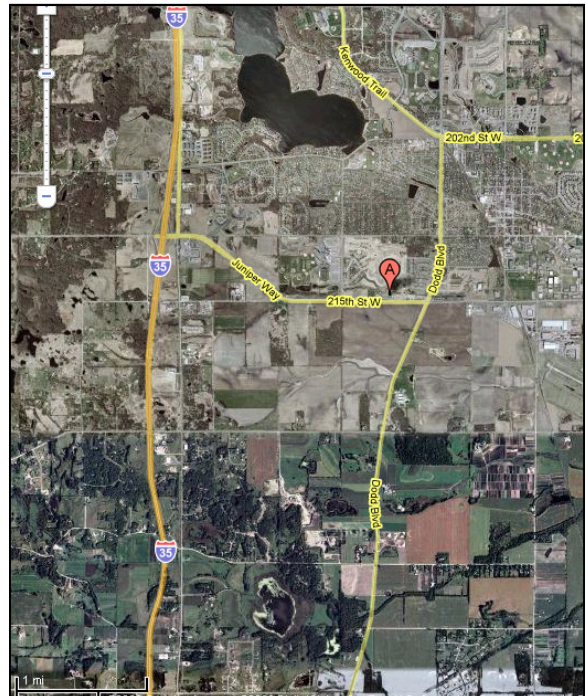

Creating Property Solutions for you... with you

The information contained herein is deemed reliable but is not guaranteed. We have not verified its accuracy nor do we make any warranty or representation about it. You and your tax and legal advisors should conduct your own investigation of the property and transaction.